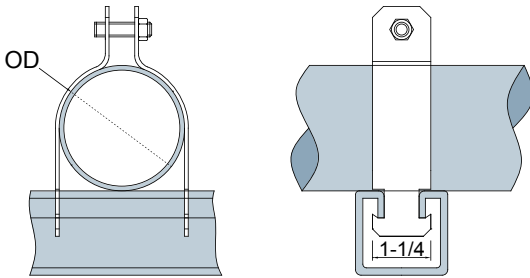

STRUT CLAMPS

COPPER TUBE CLAMP

Model CST

SIZE:

1/4" thru 4"

FINISH:

Copper-color coated

FUNCTION:

Support and tighten copper pipe

△ Load Rating

Copper Tube Clamp: Loads (LBS) • Weights (LBS) • Dimensions (IN)

ITEM CODE	NOM PIPE SIZE	MAX LOAD	WEIGHT	O.D.
CST-0025PC	1/4	400	0.07	3/8
CST-0037PC	3/8	400	0.07	1/2
CST-0050PC	1/2	400	0.08	5/8
CST-0075PC	3/4	400	0.09	7/8
CST-0100PC	1	600	0.13	1 1/8
CST-0125PC	1 1/4	600	0.15	1 3/8
CST-0150PC	1 1/2	600	0.16	1 5/8
CST-0200PC	2	800	0.28	2 1/8
CST-0250PC	2 1/2	800	0.33	2 5/8
CST-0300PC	3	800	0.38	3 1/8
CST-0400PC	4	1000	0.58	4 1/8